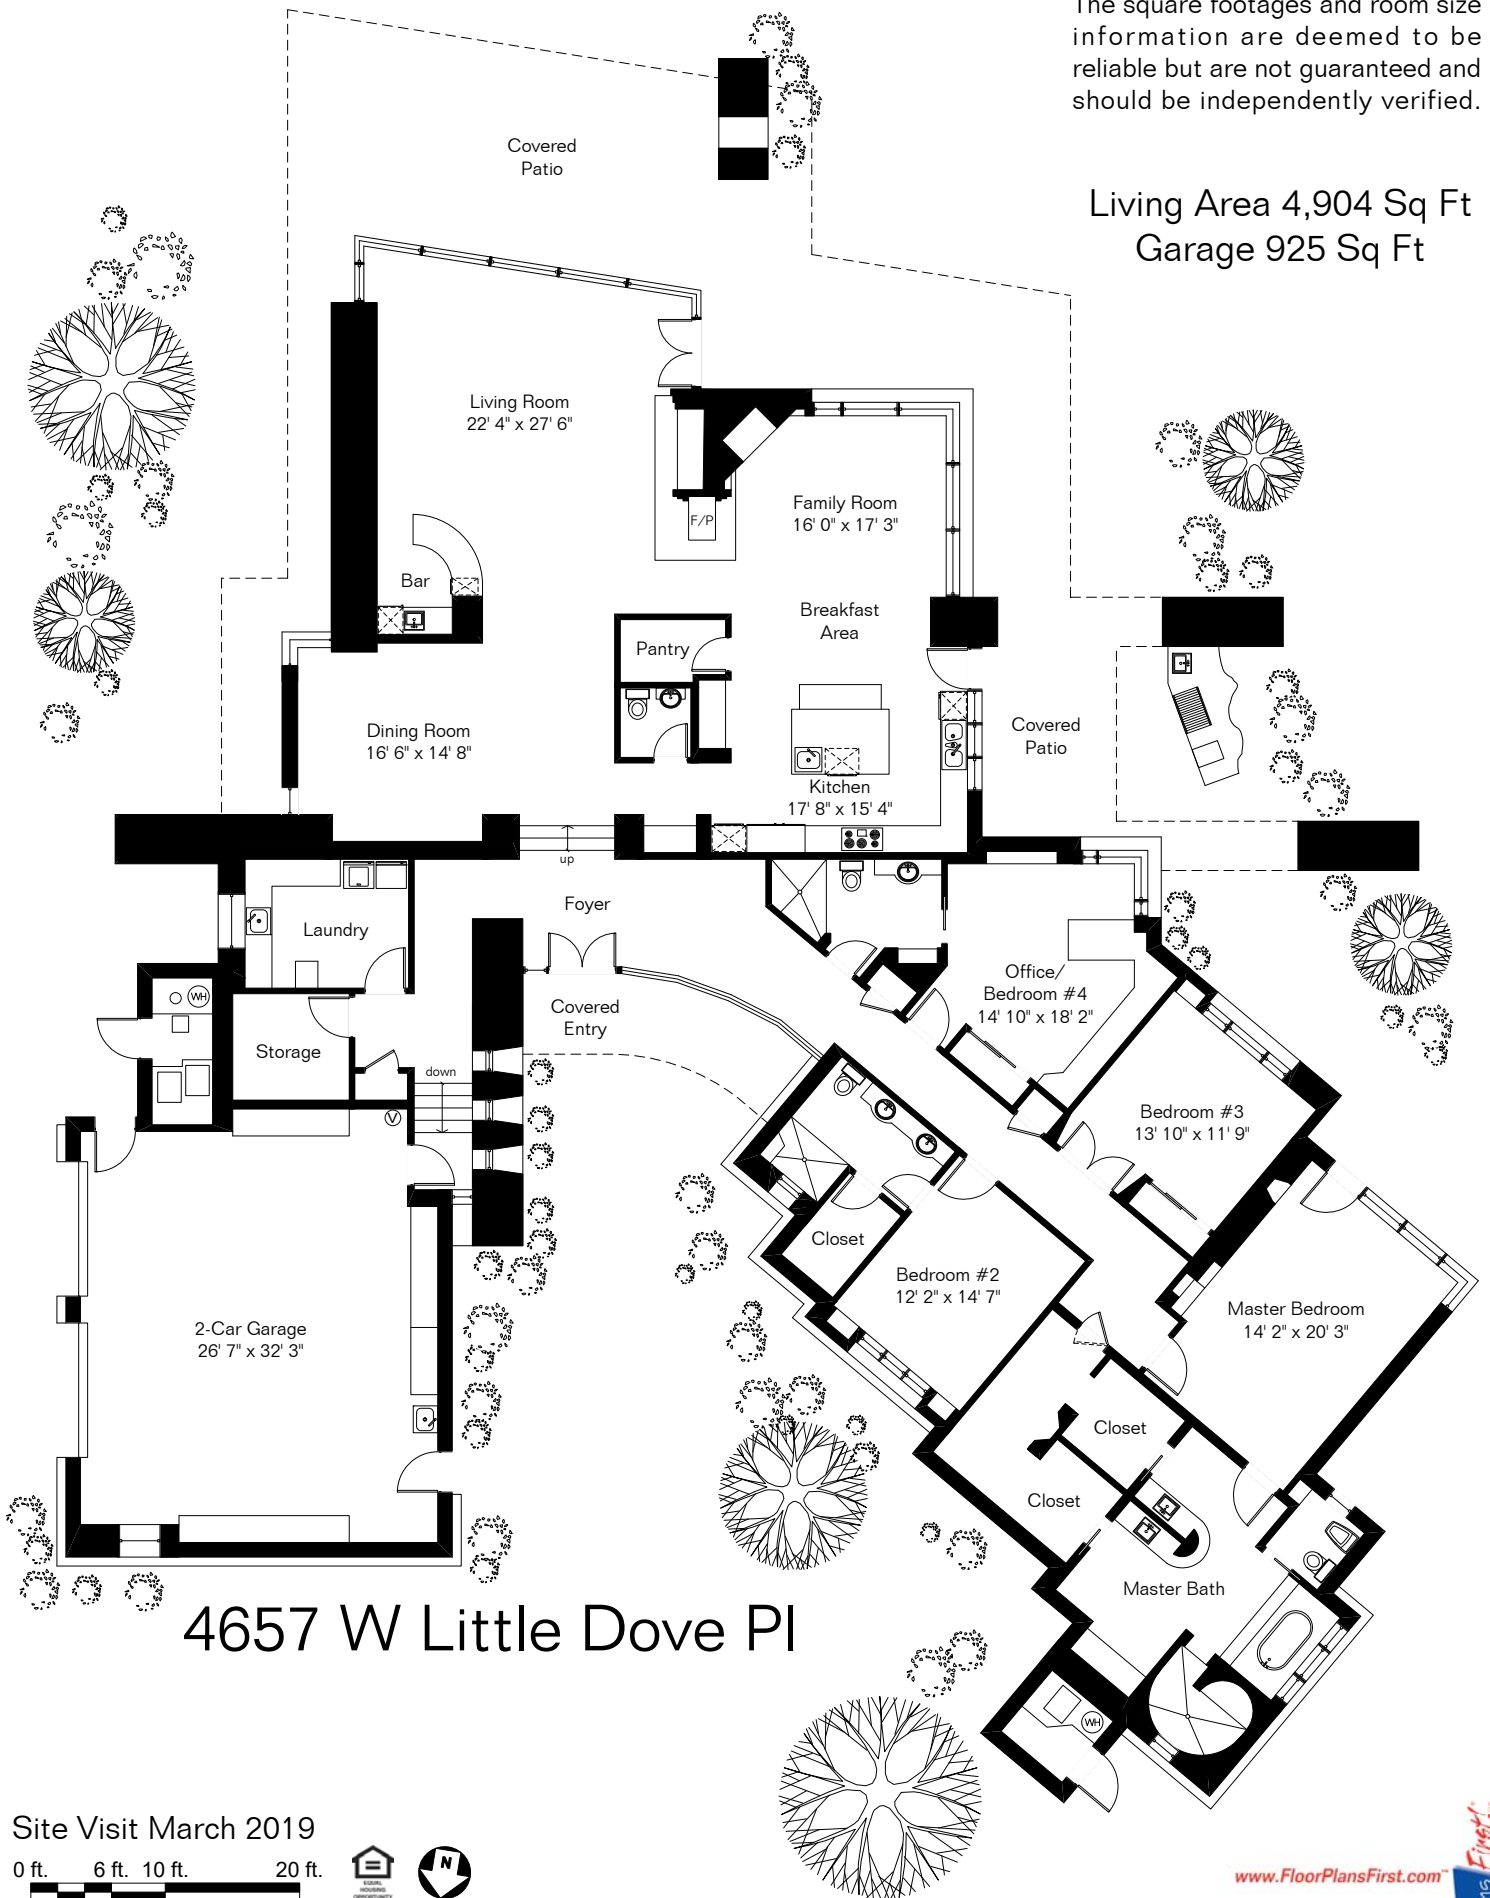

The square footages and room size information are deemed to be reliable but are not guaranteed and should be independently verified.

Living Area 4,904 Sq Ft
Garage 925 Sq Ft

4657 W Little Dove Pl

Site Visit March 2019

0 ft. 6 ft. 10 ft. 20 ft.

Copyright 2019 Floor Plans First! LLC
All Rights Reserved.

www.FloorPlansFirst.com

Toll Free (877) 887-1500
Voice (520) 881-1500

Floor Plans First!
See the Floor Plan First!